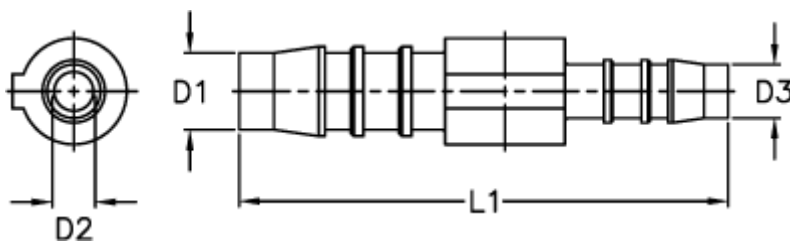

Article number: 027518912008

Description: Norma hose coupling GRS 12 - 8

## Measures

---

D1 = 12

D2 = 8

D3 = 8

L1 = 62.5